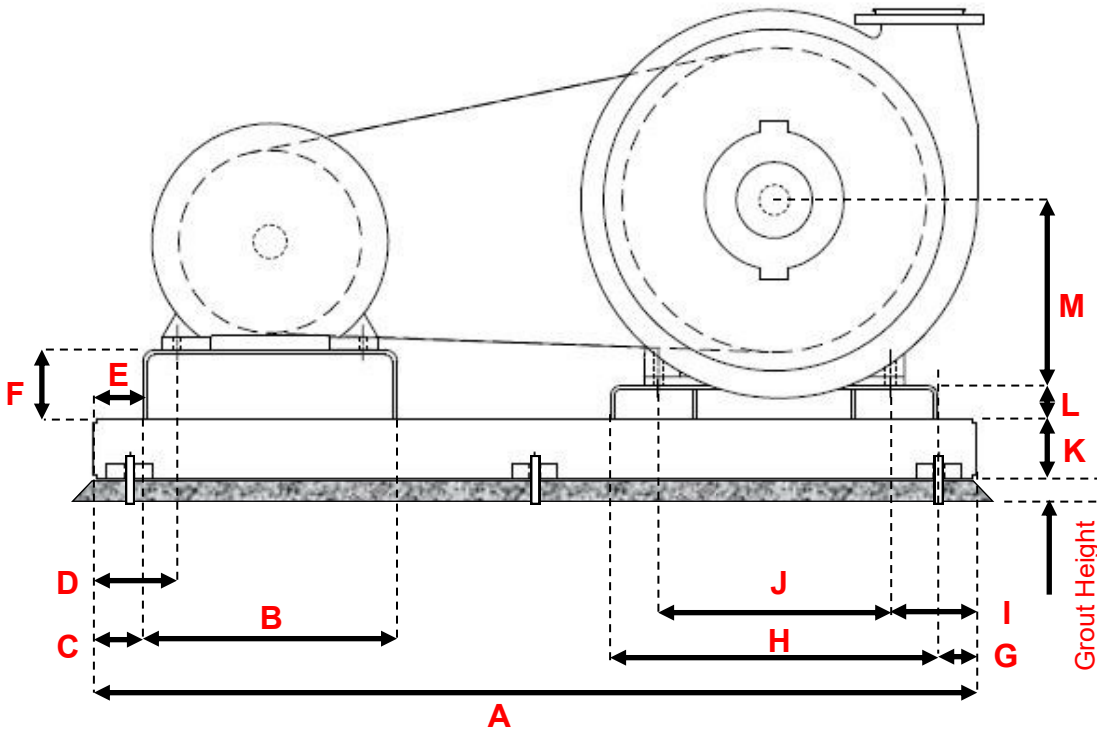

Data Sheet

Pump Drive - Horizontal in C Configuration (LH Assembly).

Name	Company	
Contact Details	Pump Make & Model	
	ID or Tag No.	
	Application	
Date:		

Functional Specifications		
Pulleys	Drive	Driven
	PCD	
Vee Belts	Section	Length & Number
Motor	kW	Frame & poles

2017

LLE - 010 - 0317

Data Sheet (Retrofit) for Horizontal
C Configuration Pump Drive. Left Hand
(LH) Assembly.

A	
B	
C	
D	
E	
F	
G	
H	
I	
J	
K	
L	
M	
N	
O	
P	
Q	
R	
S	

Concrete Plinth & or Guard Data
LH Assembly.