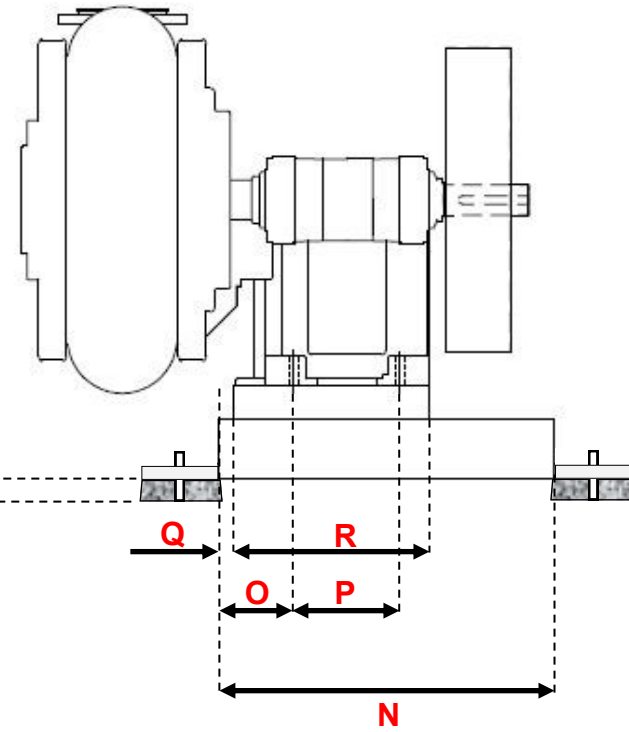

Data Sheet

Pump Drive - Horizontal in C Configuration (LH Assembly).

Name	Company	
Contact Details	Pump Make & Model	
	ID or Tag No.	
	Application	
Date:		

Functional Specifications		
Pulleys	Drive	Driven
	PCD	
Vee Belts	Section	Length & Number
Motor	kW	Frame & poles

2017

LLE - 010 - 0317

Data Sheet (Retrofit) for Horizontal
C Configuration Pump Drive. Left Hand
(LH) Assembly.

A	
B	
C	
D	
E	
F	
G	
H	
I	
J	
K	
L	
M	
N	
O	
P	
Q	
R	
S	

Concrete Plinth & or Guard Data
LH Assembly.