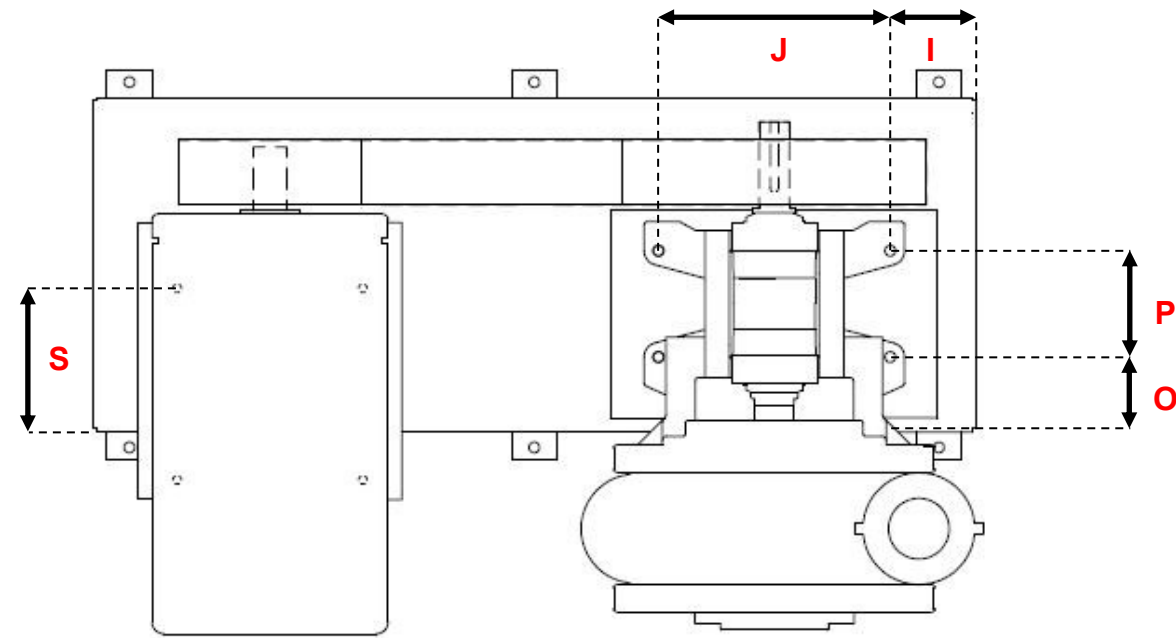

Data Sheet

Pump Drive - Horizontal in C Configuration (LH Assembly).

Name	Company	
Contact Details	Pump Make & Model	
	ID or Tag No.	
	Application	
Date:		

Functional Specifications		
Pulleys	Drive	Driven
	PCD	
Vee Belts	Section	Length & Number
Motor	kW	Frame & poles

2017

LLE - 010 - 0317

Data Sheet (Retrofit) for Horizontal
C Configuration Pump Drive. Left Hand
(LH) Assembly.

A	
B	
C	
D	
E	
F	
G	
H	
I	
J	
K	
L	
M	
N	
O	
P	
Q	
R	
S	

Concrete Plinth & or Guard Data
LH Assembly.